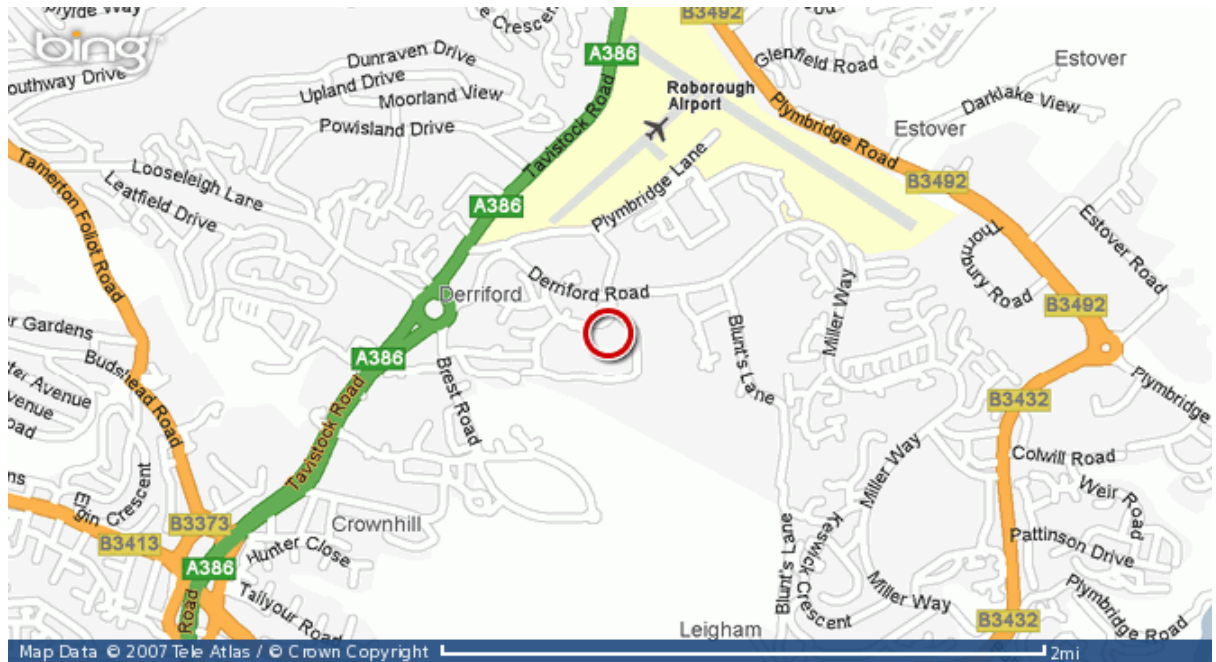

**Plymouth Hospitals NHS Trust
Derriford Road
Crownhill
Plymouth
Devon
PL6 8DH
Tel: 0845 155 8155**

Park and Ride

There is a public park and ride site located north of the hospital at the George junction (opposite the George Pub/Hotel). It is open from 6.30 a.m. to 6.30 p.m. and parking is FREE, although you will need to purchase a ticket to travel on the bus.

This is ideal for patients and visitors travelling from the north of the City to Derriford hospital. Catch the First Bus No.7 bus service from the park and ride, which stops directly outside the main entrance to the hospital. The No.7 service leaves the park and ride every 30 minutes at 24 minutes and 44 minutes past the hour.