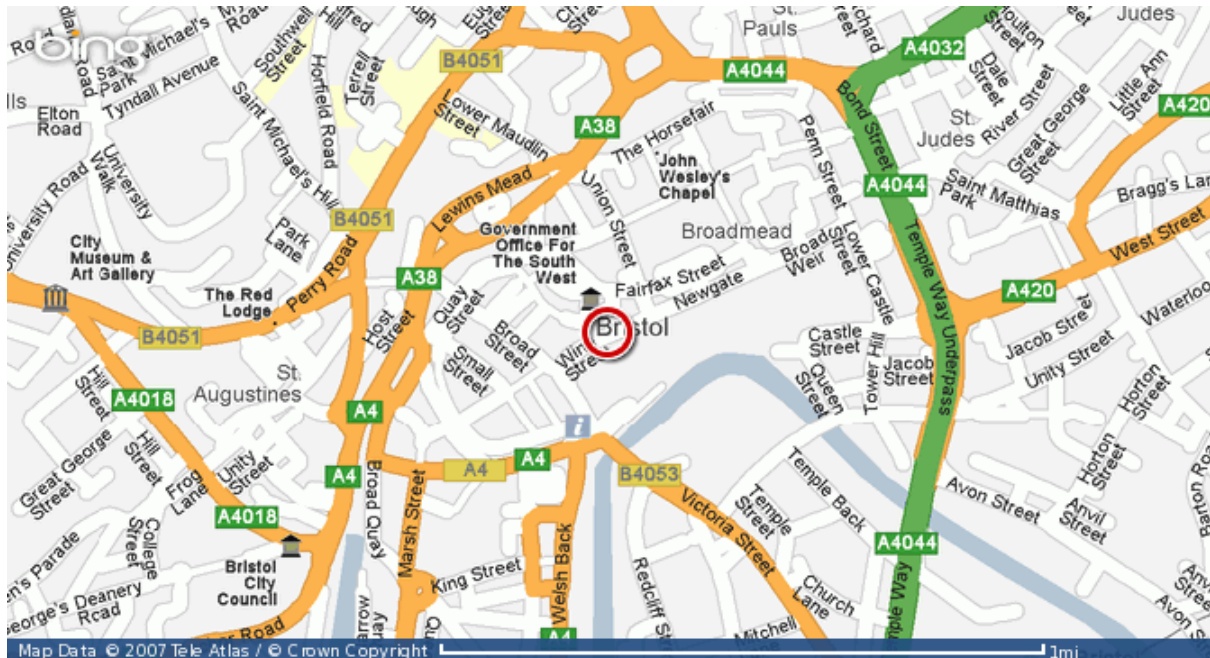

Future Inn Cabot Circus Hotel

Bond Street South

Bristol

BS1 3EN

Tel: +44 (0)845 094 5588

Road Directions

Exit M4, junction 19, M32 Bristol. At the end of M32, turn left on Bond Street South and the hotel is on the left.

For ease of parking and check in, we recommend you enter the main Cabot Circus car park which is immediately on your left just past Staples as you enter Bristol from M32.

Simply, take a ticket at the entry barrier, park anywhere you wish and exit the car park at the ground level following directional signs to Future Inns.

Upon check out, present your parking ticket to reception. It will be validated allowing free exit from the car park for overnight guests.

Bristol International Airport

Follow signs A38 to Bristol, signs to the City Centre

Train station - Bristol Temple Meads (1km)