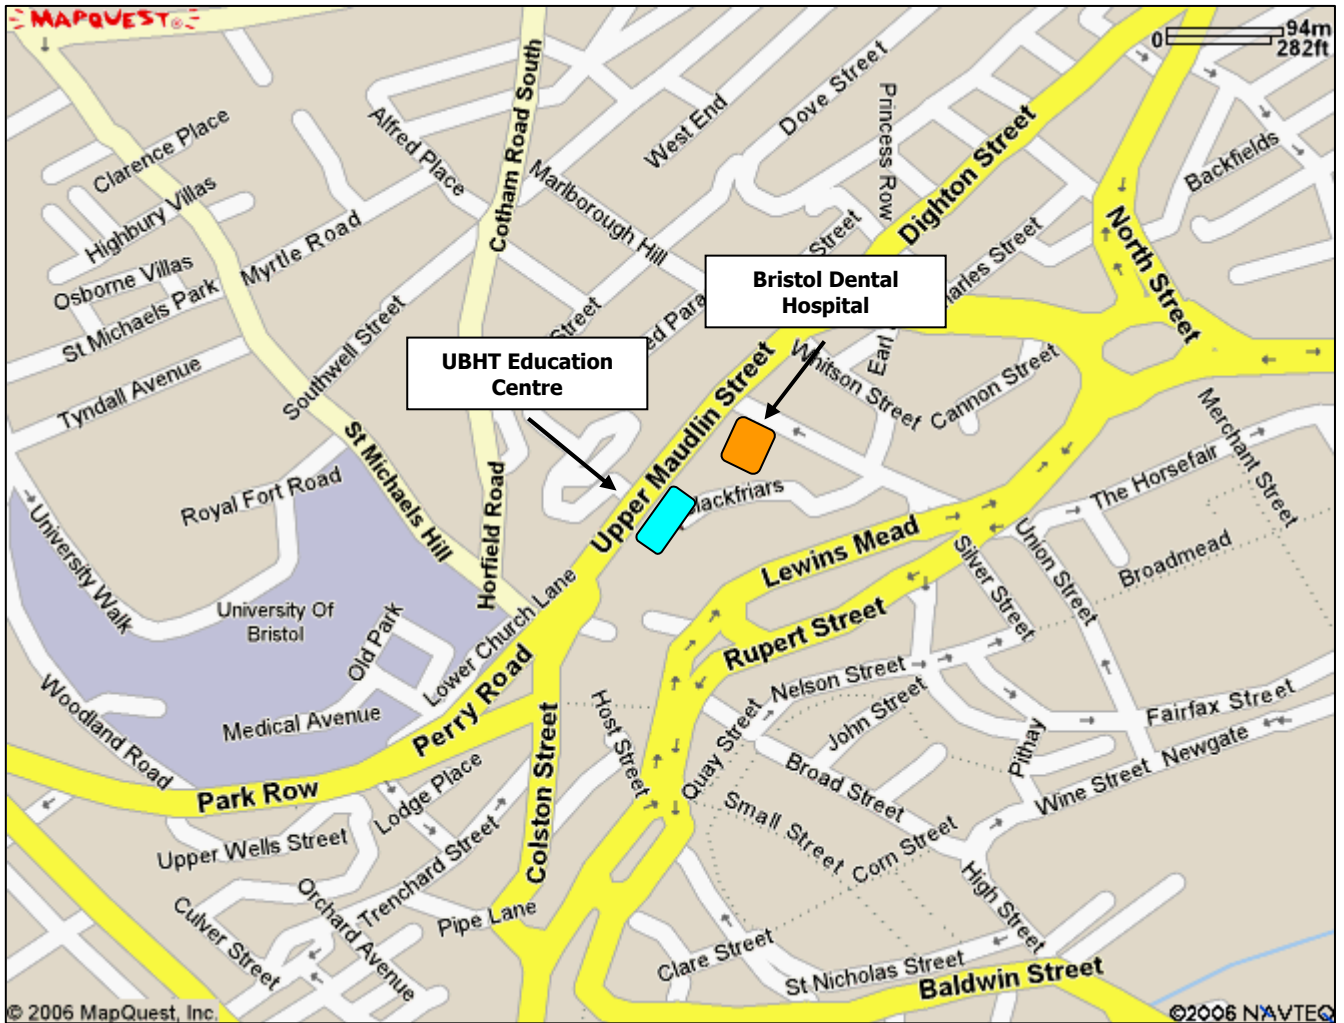

## UBHT Education Centre

Upper Maudlin Street  
Bristol BS2 8AE  
0117 342 0054

The Main entrance for the UBHT Education Centre is situated on at the front of the building on 'Upper Maudlin Street'.

- Trenchard Street - Bristol City Council - 950 spaces
- Rupert Street - National Car Parks Ltd - 503 spaces