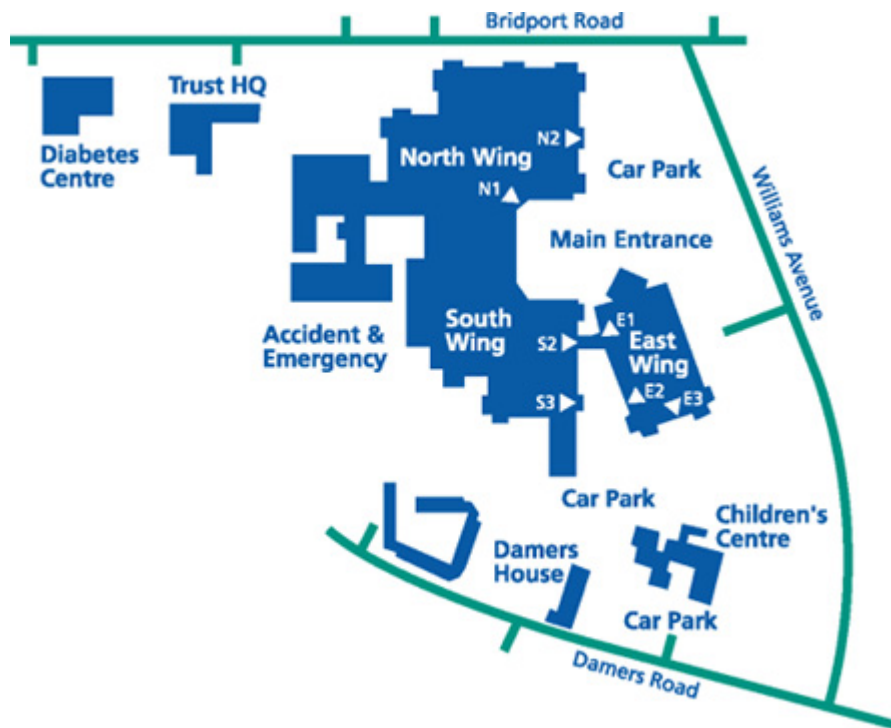

Education Centre, East Wing, Dorset County Hospital, Dorchester

From the car park sited near South/East Wings, enter East Wing on ground level and the Education Centre is along the corridor on your left hand side, through the courtyard. On entering the Education Centre, the Lecture Theatre is immediately in front of you.