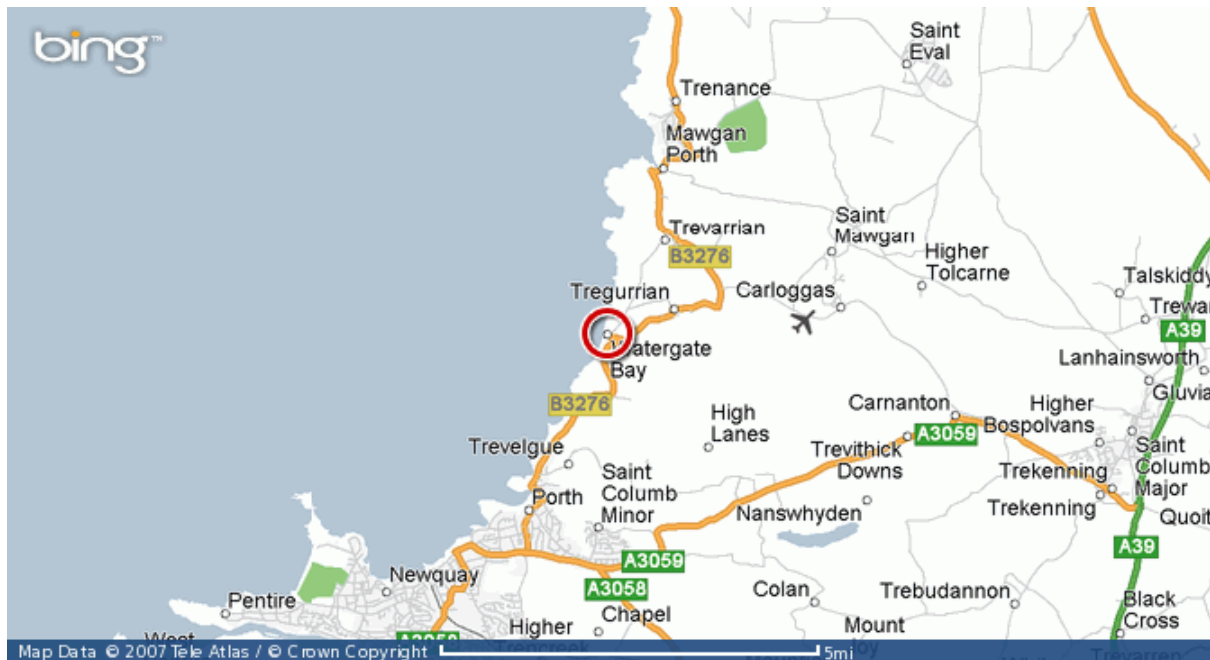

## The Watergate Bay Hotel

Newquay

Cornwall TR8 4AA

01637 860 543

### By Road

Leave the A30 to take the exit for the Highgate Hill Roundabout and take the 3rd exit for the A39 towards Wadebridge & Newquay. At the Halloon roundabout, take the third exit, continuing on the A39 towards Wadebridge. At the next roundabout take the 1st exit onto the A3059, signposted to St Mawgan and the Airport. After about 1½ miles turn right to St Mawgan and the Airport. At the B3276 'T' junction, turn left to Watergate.

### By Rail

Direct to Newquay station, or to the mainline station of St. Austell. For more information visit