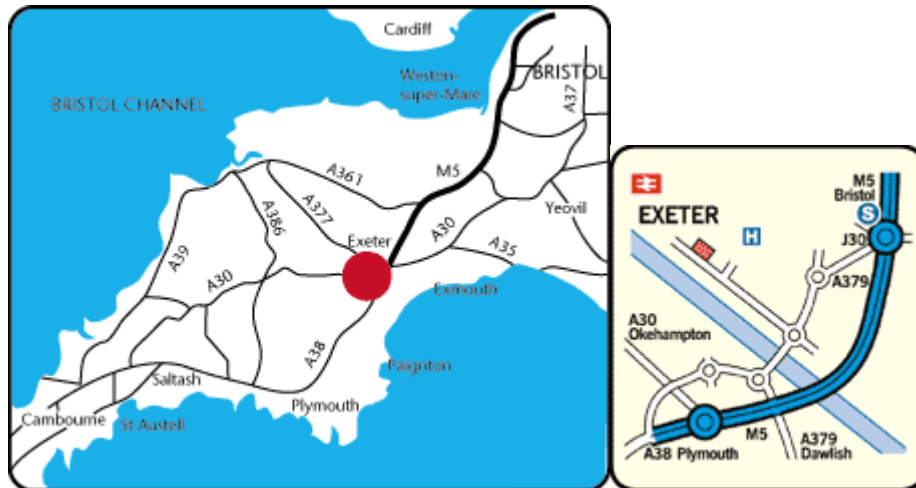

## Directions:

From the M5 (J30) to Exeter, follow signs to city centre.

Proceed along dual carriageway.

Upon reaching traffic-controlled roundabout, take the 3rd exit onto the B3182 Topsham Road towards city centre.

The hotel is on the right one mile further on.

Number of parking spaces: 80

Nearest railway station: St Davids 2m

Nearest airport: Exeter 5m