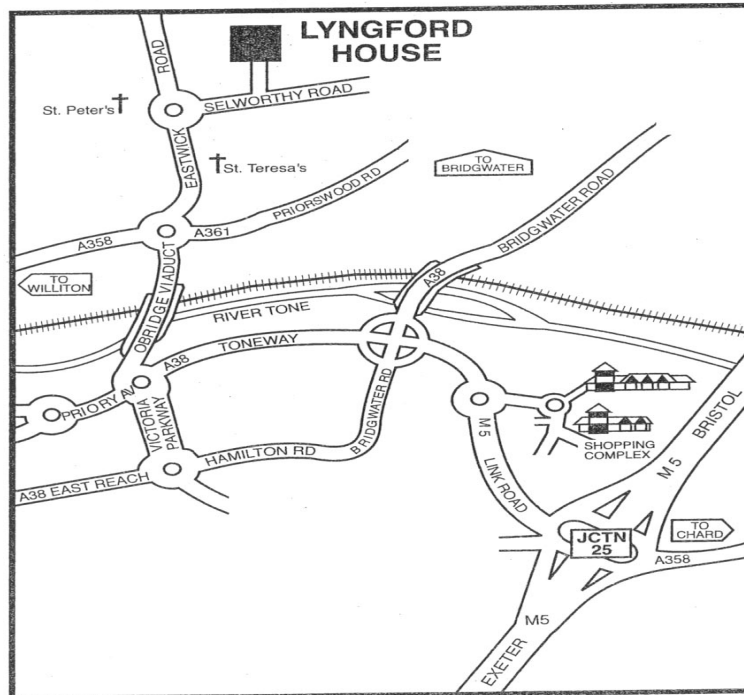

Lyngford House

Lyngford House Conference Centre
Selworthy Road, Priorswood
Taunton, Somerset
TA2 8HD

Tel: 01823 284649

Directions:

1. Leave the M5 at Junction 25
2. Follow the A358 for Taunton
3. Follow the dual carriageway to the first roundabout and drive straight across up to the traffic lights
4. Go straight over the traffic lights and follow the dual carriageway up to the next roundabout
5. Turn right at the roundabout, signposted to Priorswood
6. Drive over the Obridge viaduct to the next roundabout and go straight across into Eastwick Road
7. Follow Eastwick Road up to the mini-roundabout and turn right into Selworthy Road
8. Lyngford House Conference Centre can be found approximately 400 yards on the left-hand side