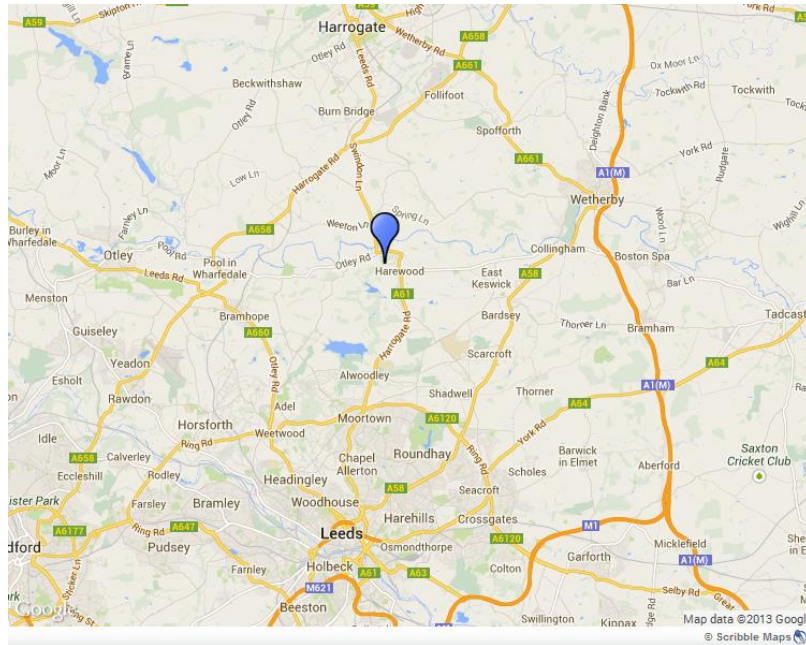

Map and Directions

Dental Excellence at Harewood is located on the picturesque Harewood House Estate.

The village of Harewood is located at the junction of the A61/A659 on the Leeds/Harrogate road.

If using a Sat nav, enter post code **LS17 9LQ**, this will bring you to the main Archway entrance to the Harewood Estate, off the A61.

Once you have come through the main entrance to the Estate (the archway), take your first right and then turn right again.

If you need any further direction please do not hesitate to contact us 0113 2181919 or email info@dentalexcellenceharewood.com