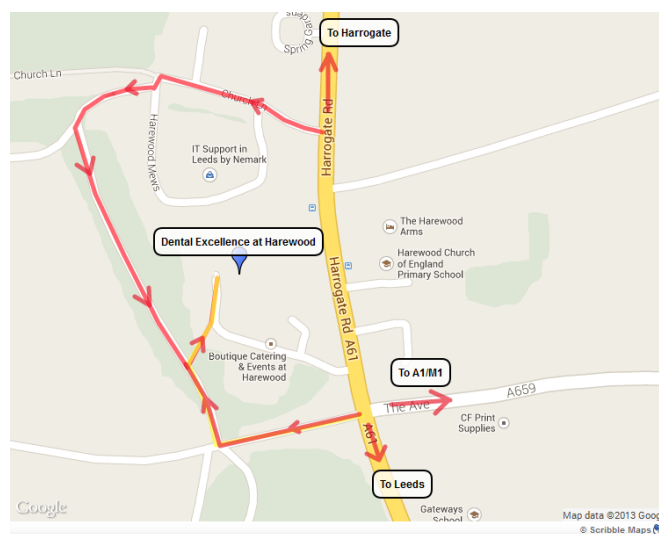

Map and Directions

Dental Excellence at Harewood is located on the picturesque Harewood House Estate.

The village of Harewood is located at the junction of the A61/A659 on the Leeds/Harrogate road.

If using a Sat nav, enter post code **LS17 9LQ**, this will bring you to the main Archway entrance to the Harewood Estate, off the A61.

Once you have come through the main entrance to the Estate (the archway), take your first right and then turn right again.

If you need any further direction please do not hesitate to contact us 0113 2181919 or email info@dentalexcellenceharewood.com