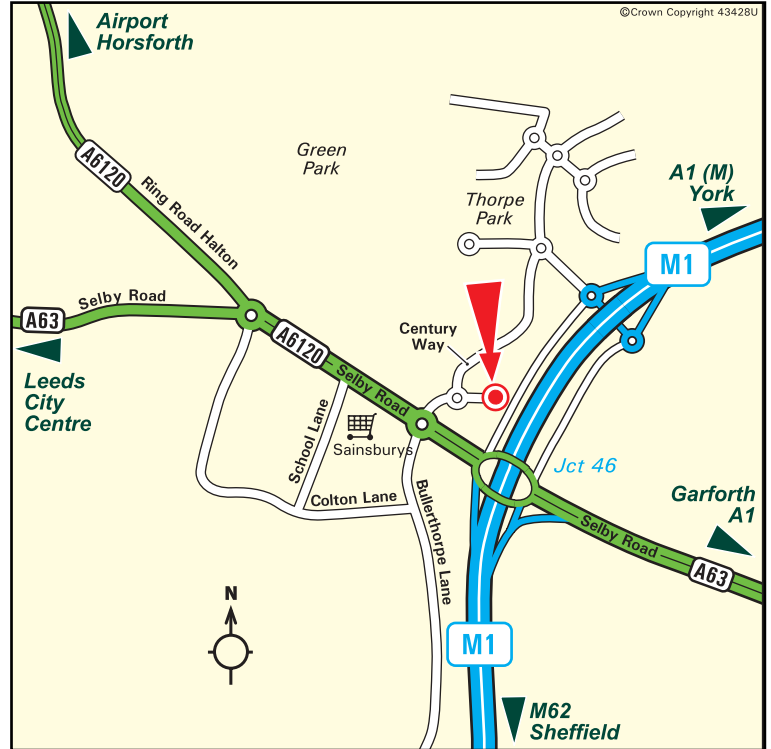

THE THORPE PARK HOTEL & SPA

SHIRE HOTELS

RAC Hotel Group of the Year 2004 - 05
AA Hotel Group of the Year 2003 - 04

From the City Centre

Take the M621/M1 leaving at Junction 7 of the M621. Follow the A639 until you reach the M1 - J44. Take the M1 north and leave at J46 following the signs for A6120. Turning left at the first roundabout following the signs for the A6120. At the second roundabout take the third exit on to Thorpe Park - the hotel is directly in front of you.

From M1 heading North

Leave the M1 at junction 46, following the signs for A6120. Turn left at the first roundabout, onto Selby Road, following the signs for the A6120. At the second roundabout take the third exit into Thorpe Park - the hotel is directly in front of you.

From M1 heading South

Leave the M1 at junction 46. At the roundabout take your second exit (under the motorway). At the next roundabout continue straight on, following signs for Thorpe Park Hotel. At the next roundabout turn left and the Hotel is in front of you.

Group Hotel of the Year 2004 at the Cateys
Regional Winner of The National Business Award 2004
Third prize for Yorkshire in Bloom 2004
Servicemark Gold Level of Achievement
Award October 2003

1150 Century Way • Thorpe Park • Leeds
• Yorkshire • LS15 8ZB
Tel. 0113 264 1000
Fax. 0113 264 1010
Email. thorpepark@shirehotels.com
www.shirehotels.com