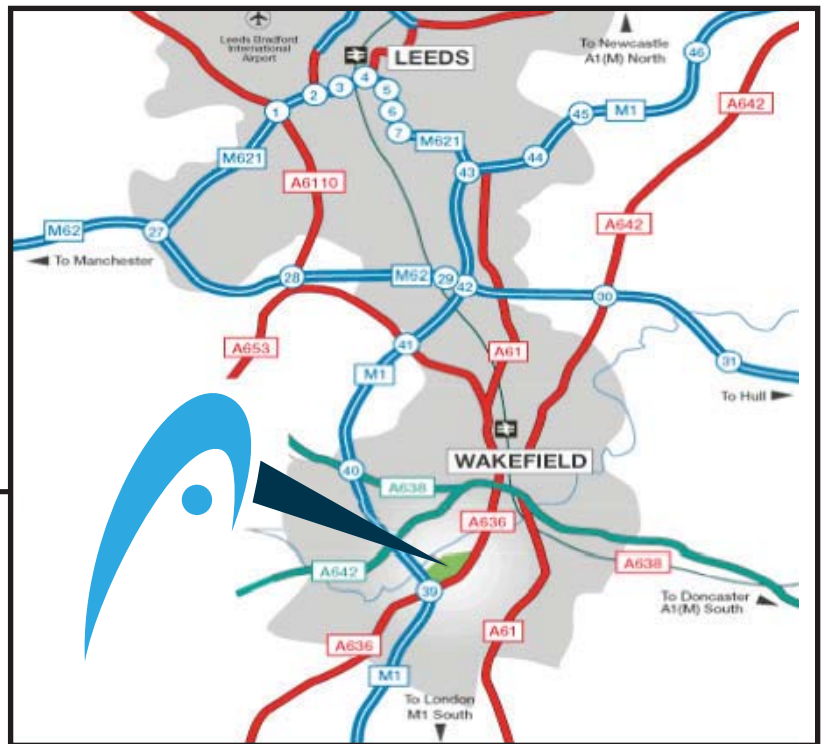

# How to find us

14 Navigation Court  
Calder Park  
Wakefield WF2 7BJ  
Off junction 39 M1  
T: 0845 201 1515

The Academy is located off Junction 39 of the M1 motorway, which is approximately 15 minutes south of Leeds. This makes access by car both from the north and south of England very convenient and we can provide on-site parking.

For those travelling by rail, all trains from major cities from north and south stop at Wakefield Westgate Station. From here it is a 5 minute taxi ride to Junction 39. If you require overnight accommodation this can be arranged with local hotels ranging from Holiday Inn, up to the 4\* Cedar Court where preferential corporate rates are available to Academy members.