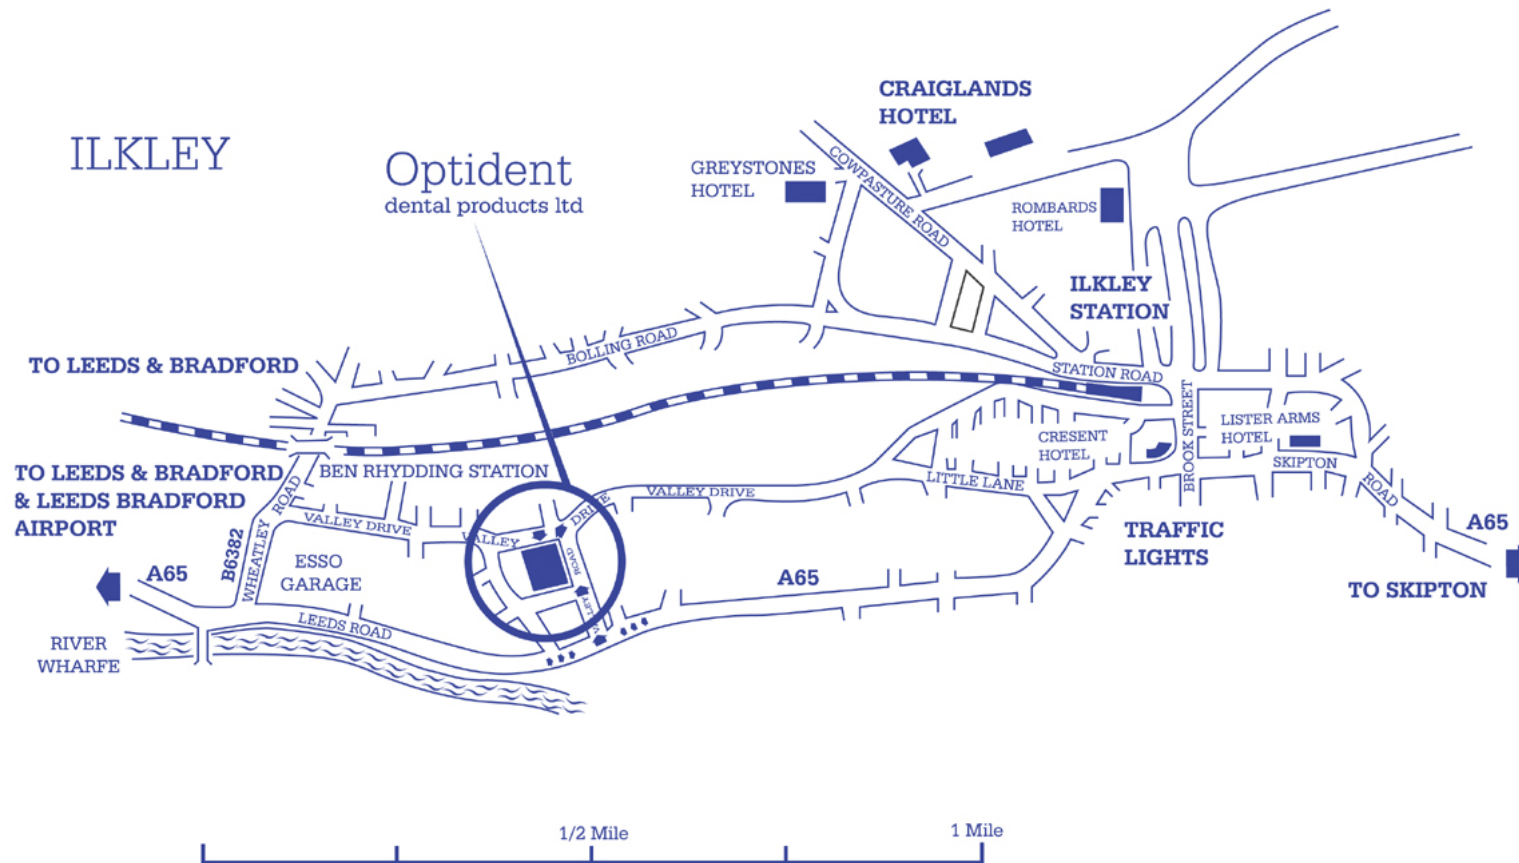

OPTIDENT, ILKLEY

EMS Optident,
Valley Drive,
Ilkley,
West Yorkshire,
LS29 8AL

Leeds Bradford Airport is 15 mins by car
Ben Rhydding Train Station is 5 mins by foot